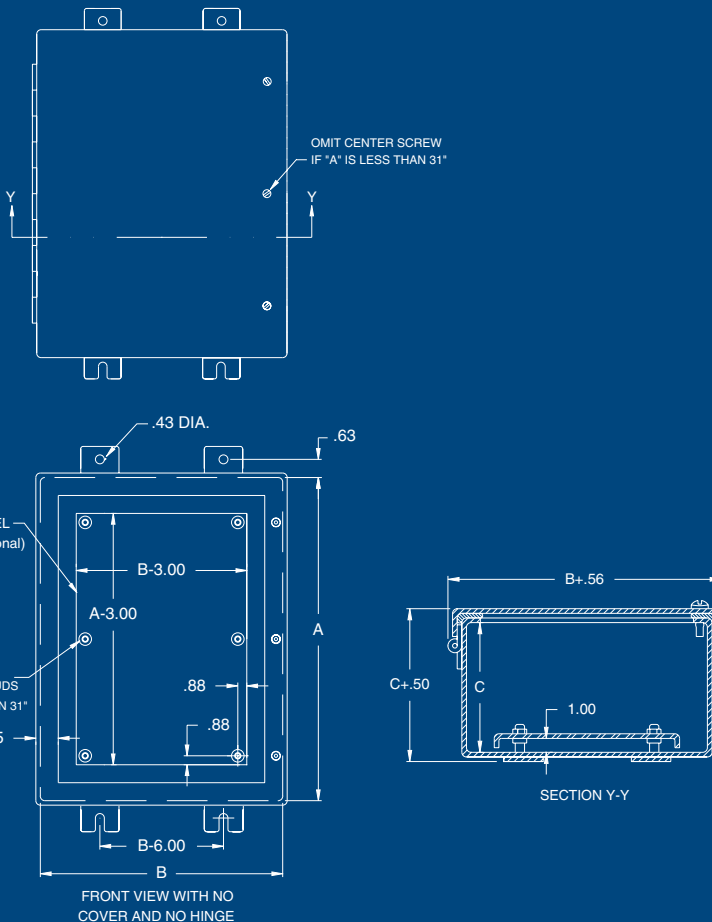

LARGE OILTIGHT ENCLOSURES

Austin large oiltight (JXL) enclosures are Underwriters Laboratories Listed and are designed to house electrical controls, instruments, and terminals. They provide a degree of protection against dust, dirt, spraying of water, oil, and noncorrosive liquids.

Construction:

- Fabricated in accordance with UL specifications from code gauge steel.
- Continuously welded seams ground smooth.
- Door attached by continuous hinge and captivated screws threaded into sealed wells.
- Neoprene gasket attached to door with oil resistant adhesive.
- Standard plastic self-adhesive print pocket.
- Standard collar studs provided for mounting optional panel.
- External mounting feet.

Type 4, 12 & 13
Oiltight
Enclosures

Finish:

Austin large oiltight enclosures are provided standard with an ANSI 61 gray polyester powder coating. Optional panels are painted white.

Options:

- Special materials.
- Special finishes.
- Custom box size or construction.

**INDUSTRY
STANDARDS**

UL 50 **Type 12 & 13**
UL 508 **Type 12 & 13**
NEMA **Type 12 & 13**
CUL **Type 12 & 13**

Austin Electrical Enclosures
Post Office Box 2320
Yadkinville, NC 27055

Phone: 336.468.2851
800.288.2851