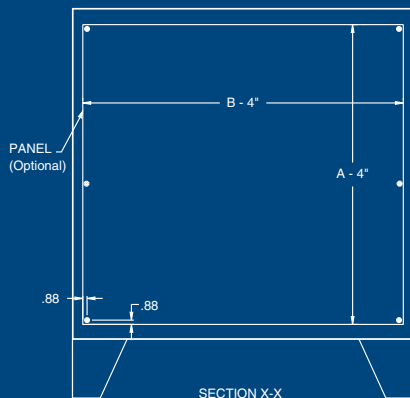

NEMA 12 DOUBLE DOOR ENCLOSURES

Type 4 & 12 Enclosures

Austin NEMA 12 double door enclosures are Underwriters Laboratories Listed and are designed to house electrical controls, terminals, and instruments. They provide a degree of protection against circulating dust, falling dirt, and dripping noncorrosive liquids.

Construction:

- Fabricated in accordance with UL specifications from code gauge steel.
- Continuously welded seams ground smooth.
- Overlapping doors eliminate need for centerpost.
- An AB-6 three point lever handle with roller arms holds doors securely.
- 12" legs are welded to enclosure.
- Heavy duty lifting eyes.
- Heavy gauge continuous hinge.
- Neoprene gasket attached to doors with oil resistant adhesive.
- Standard plastic self-adhesive print pocket.
- Standard collar studs provided for mounting optional panel.

Catalog Number	Enclosure Size (AxBxC)	Weight	Panel Catalog Number	Catalog Number	Enclosure Size (AxBxC)	Weight	Panel Catalog Number
AB-54428ND	54x42x8	210	AB-5442DP	AB-604816ND	60x48x16	420	AB-6048DP
AB-60488ND	60x48x8	319	AB-6048DP	AB-606016ND	60x60x16	520	AB-6060DP
				AB-726016ND	72x60x16	582	AB-7260DP
AB-604810ND	60x48x10	330	AB-6048DP	AB-727216ND	72x72x16	630	AB-7272DP
AB-606010ND	60x60x10	390	AB-6060DP				
AB-726010ND	72x60x10	450	AB-7260DP	AB-604820ND	60x48x20	486	AB-6048DP
AB-727210ND	72x72x10	525	AB-7272DP	AB-726020ND	72x60x20	577	AB-7260DP
				AB-727220ND	72x72x20	650	AB-7272DP
AB-604812ND	60x48x12	360	AB-6048DP	AB-604824ND	60x48x24	500	AB-6048DP
AB-606012ND	60x60x12	400	AB-6060DP	AB-606024ND	60x60x24	566	AB-6060DP
AB-726012ND	72x60x12	475	AB-7260DP	AB-726024ND	72x60x24	614	AB-7260DP
AB-727212ND	72x72x12	560	AB-7272DP	AB-727224ND	72x72x24	690	AB-7272DP