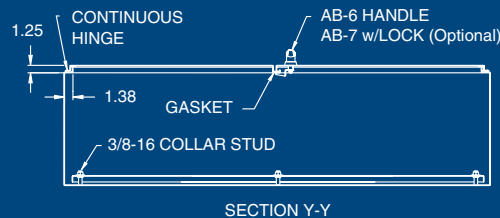

NEMA 12 DOUBLE DOOR ENCLOSURES

Type 4 & 12 Enclosures

Austin NEMA 12 double door enclosures are Underwriters Laboratories Listed and are designed to house electrical controls, terminals, and instruments. They provide a degree of protection against circulating dust, falling dirt, and dripping noncorrosive liquids.

Construction:

- Fabricated in accordance with UL specifications from code gauge steel.
- Continuously welded seams ground smooth.
- Overlapping doors eliminate need for centerpost.
- An AB-6 three point lever handle with roller arms holds doors securely.
- 12" legs are welded to enclosure.
- Heavy duty lifting eyes.
- Heavy gauge continuous hinge.
- Neoprene gasket attached to doors with oil resistant adhesive.
- Standard plastic self-adhesive print pocket.
- Standard collar studs provided for mounting optional panel.

Catalog Number	Enclosure Size (AxBxC)	Weight	Panel Catalog Number	Catalog Number	Enclosure Size (AxBxC)	Weight	Panel Catalog Number
AB-54428ND	54x42x8	210	AB-5442DP	AB-604816ND	60x48x16	420	AB-6048DP
AB-60488ND	60x48x8	319	AB-6048DP	AB-606016ND	60x60x16	520	AB-6060DP
				AB-726016ND	72x60x16	582	AB-7260DP
AB-604810ND	60x48x10	330	AB-6048DP	AB-727216ND	72x72x16	630	AB-7272DP
AB-606010ND	60x60x10	390	AB-6060DP				
AB-726010ND	72x60x10	450	AB-7260DP	AB-604820ND	60x48x20	486	AB-6048DP
AB-727210ND	72x72x10	525	AB-7272DP	AB-726020ND	72x60x20	577	AB-7260DP
				AB-727220ND	72x72x20	650	AB-7272DP
AB-604812ND	60x48x12	360	AB-6048DP	AB-604824ND	60x48x24	500	AB-6048DP
AB-606012ND	60x60x12	400	AB-6060DP	AB-606024ND	60x60x24	566	AB-6060DP
AB-726012ND	72x60x12	475	AB-7260DP	AB-726024ND	72x60x24	614	AB-7260DP
AB-727212ND	72x72x12	560	AB-7272DP	AB-727224ND	72x72x24	690	AB-7272DP