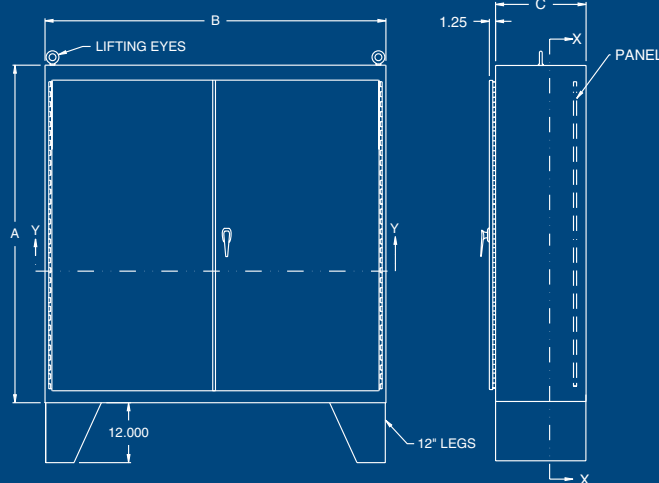

NEMA 12 DOUBLE DOOR ENCLOSURES

Type 4 & 12 Enclosures

Austin NEMA 12 double door enclosures are Underwriters Laboratories Listed and are designed to house electrical controls, terminals, and instruments. They provide a degree of protection against circulating dust, falling dirt, and dripping noncorrosive liquids.

Construction:

- Fabricated in accordance with UL specifications from code gauge steel.
- Continuously welded seams ground smooth.
- Overlapping doors eliminate need for centerpost.
- An AB-6 three point lever handle with roller arms holds doors securely.
- 12" legs are welded to enclosure.
- Heavy duty lifting eyes.
- Heavy gauge continuous hinge.
- Neoprene gasket attached to doors with oil resistant adhesive.
- Standard plastic self-adhesive print pocket.
- Standard collar studs provided for mounting optional panel.

Catalog Number	Enclosure Size (AxBxC)	Weight	Panel Catalog Number	Catalog Number	Enclosure Size (AxBxC)	Weight	Panel Catalog Number
AB-54428ND	54x42x8	210	AB-5442DP	AB-604816ND	60x48x16	420	AB-6048DP
AB-60488ND	60x48x8	319	AB-6048DP	AB-606016ND	60x60x16	520	AB-6060DP
				AB-726016ND	72x60x16	582	AB-7260DP
AB-604810ND	60x48x10	330	AB-6048DP	AB-727216ND	72x72x16	630	AB-7272DP
AB-606010ND	60x60x10	390	AB-6060DP				
AB-726010ND	72x60x10	450	AB-7260DP	AB-604820ND	60x48x20	486	AB-6048DP
AB-727210ND	72x72x10	525	AB-7272DP	AB-726020ND	72x60x20	577	AB-7260DP
				AB-727220ND	72x72x20	650	AB-7272DP
AB-604812ND	60x48x12	360	AB-6048DP	AB-604824ND	60x48x24	500	AB-6048DP
AB-606012ND	60x60x12	400	AB-6060DP	AB-606024ND	60x60x24	566	AB-6060DP
AB-726012ND	72x60x12	475	AB-7260DP	AB-726024ND	72x60x24	614	AB-7260DP
AB-727212ND	72x72x12	560	AB-7272DP	AB-727224ND	72x72x24	690	AB-7272DP